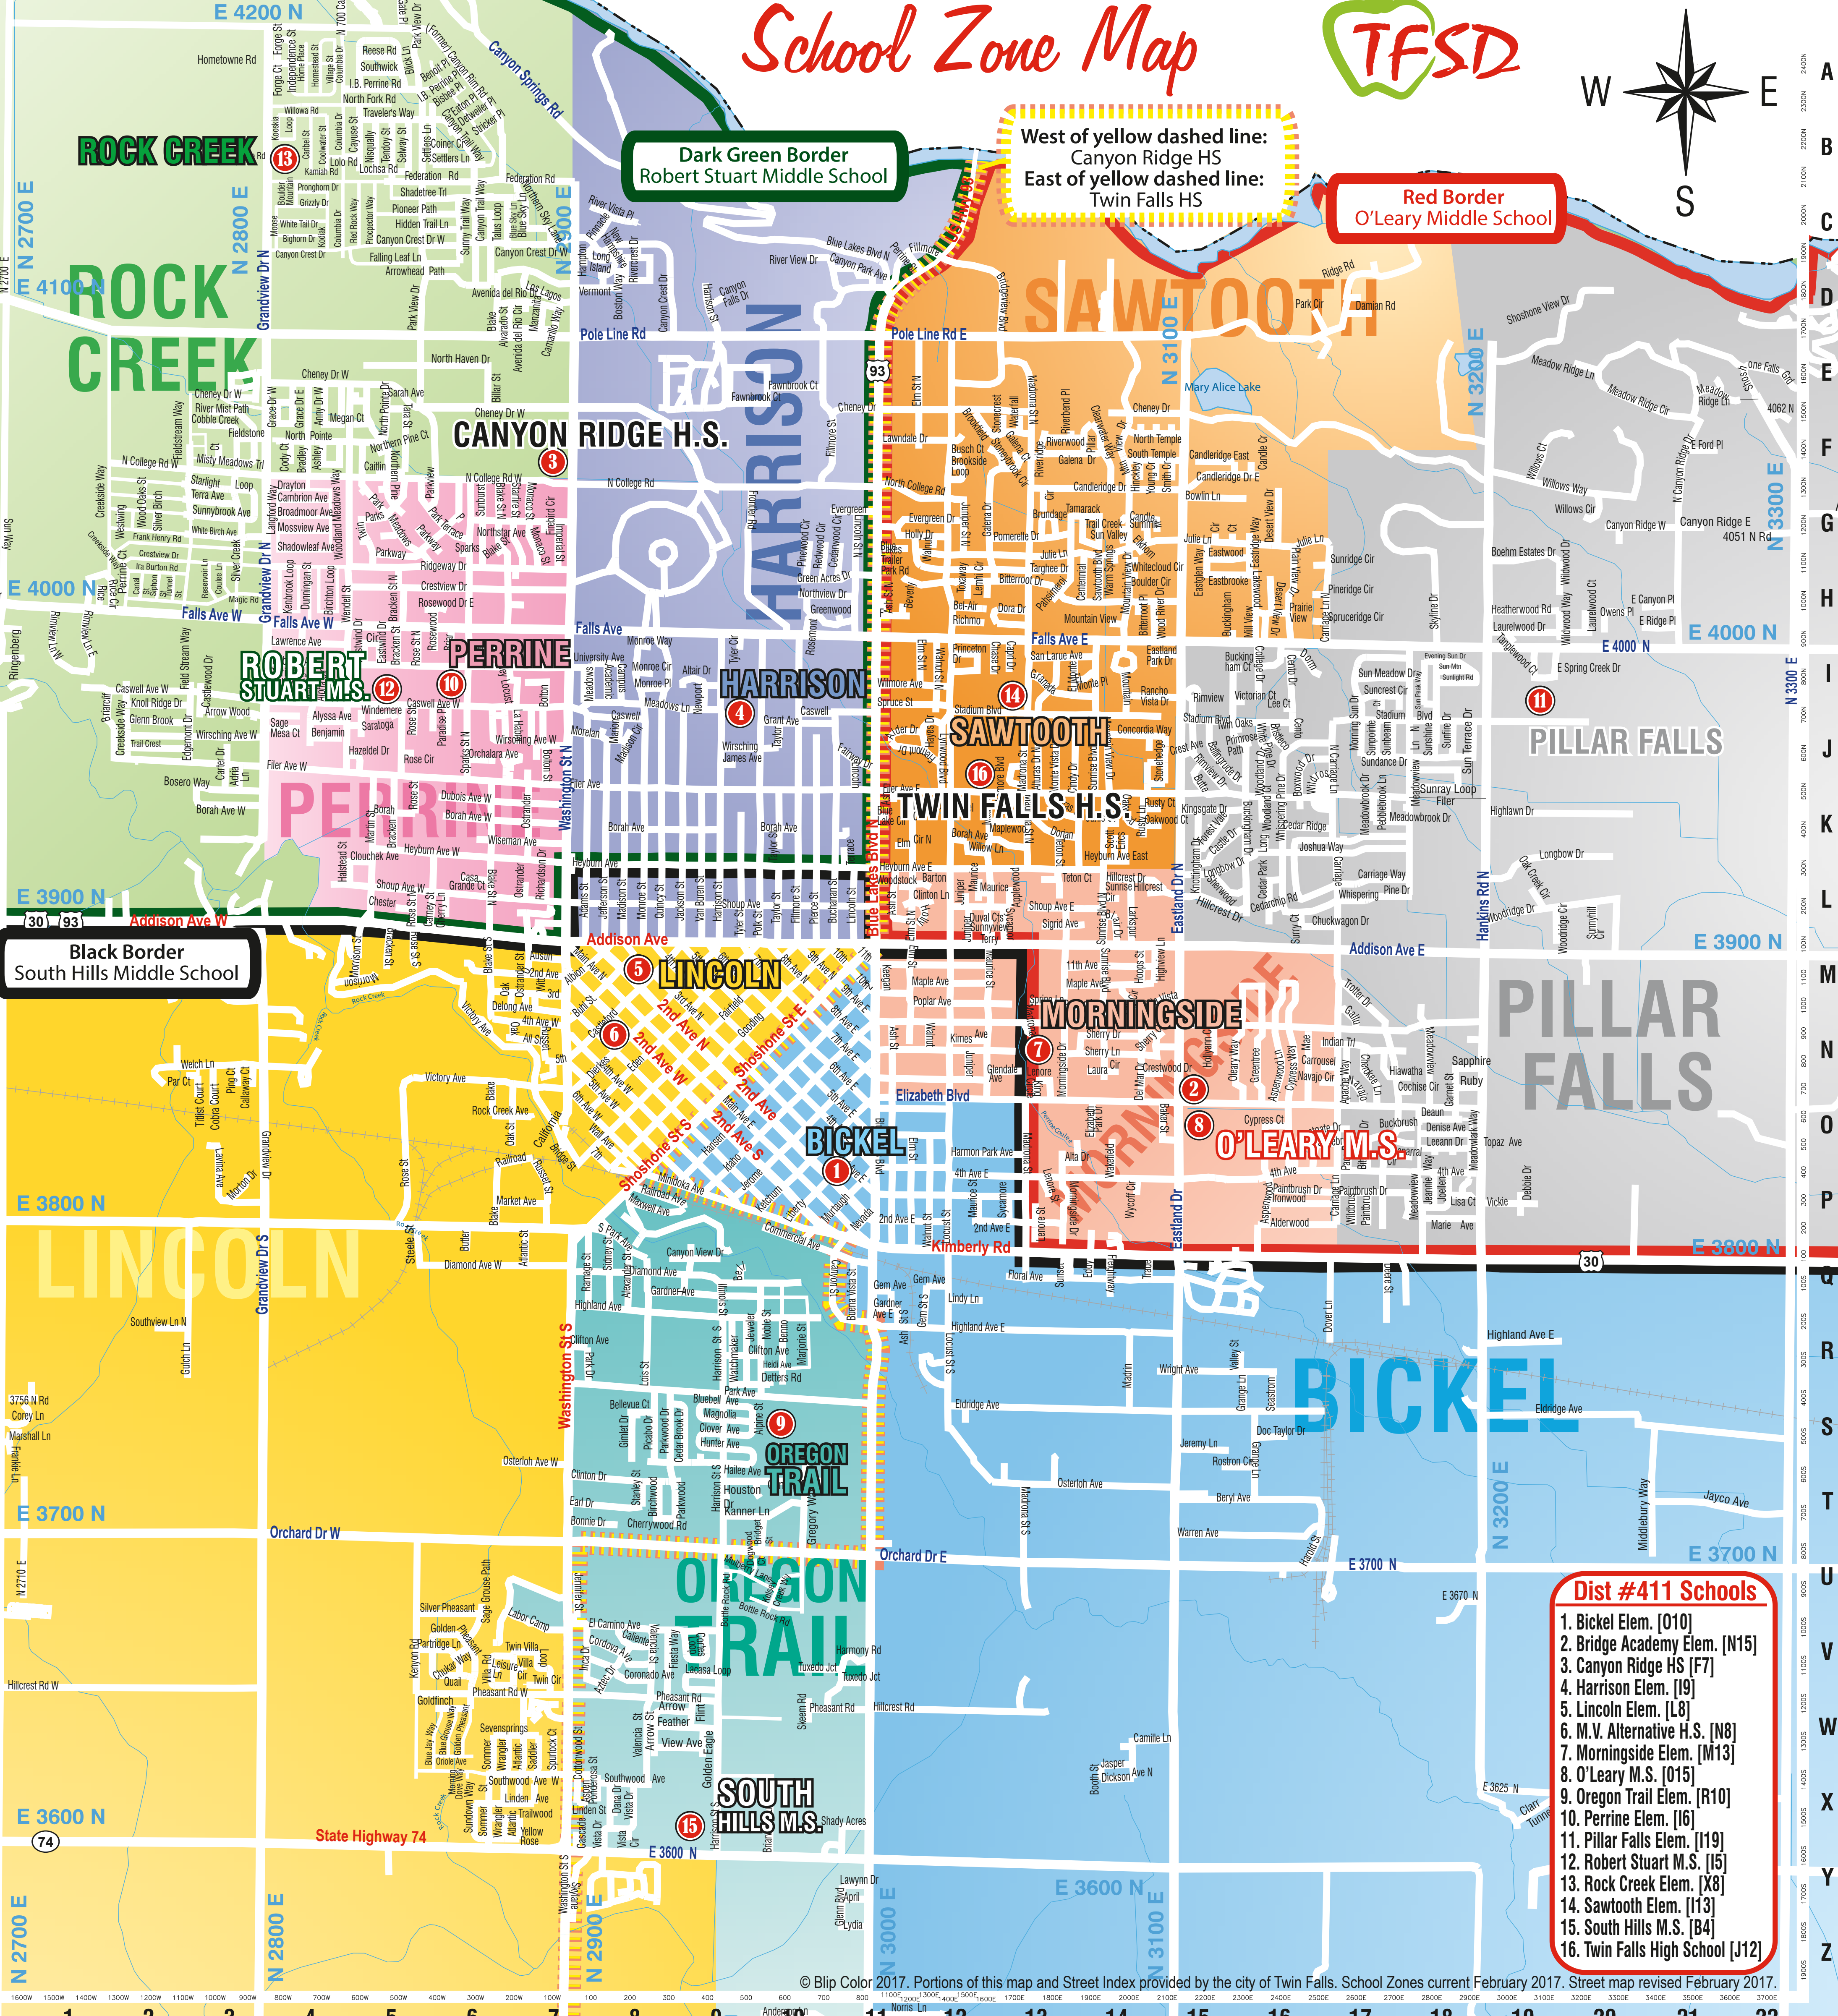

# Twin Falls School District School Zone Map

## Street Address Locator

**Black Border**  
South Hills Middle School

**Dark Green Border**  
Robert Stuart Middle School

**West of yellow dashed line:**  
Canyon Ridge HS  
**East of yellow dashed line:**  
Twin Falls HS

**Red Border**  
O'Leary Middle School

- ### Dist #411 Schools
- 1. Bickel Elem. [010]
  - 2. Bridge Academy Elem. [N15]
  - 3. Canyon Ridge HS [F7]
  - 4. Harrison Elem. [I9]
  - 5. Lincoln Elem. [L8]
  - 6. M.V. Alternative H.S. [N8]
  - 7. Morningside Elem. [M13]
  - 8. O'Leary M.S. [I15]
  - 9. Oregon Trail Elem. [R10]
  - 10. Perrine Elem. [I6]
  - 11. Pillar Falls Elem. [I19]
  - 12. Robert Stuart M.S. [I5]
  - 13. Rock Creek Elem. [X8]
  - 14. Sawtooth Elem. [I13]
  - 15. South Hills M.S. [B4]
  - 16. Twin Falls High School [J12]

© Blip Color 2017. Portions of this map and Street Index provided by the city of Twin Falls. School Zones current February 2017. Street maps revised February 2017.